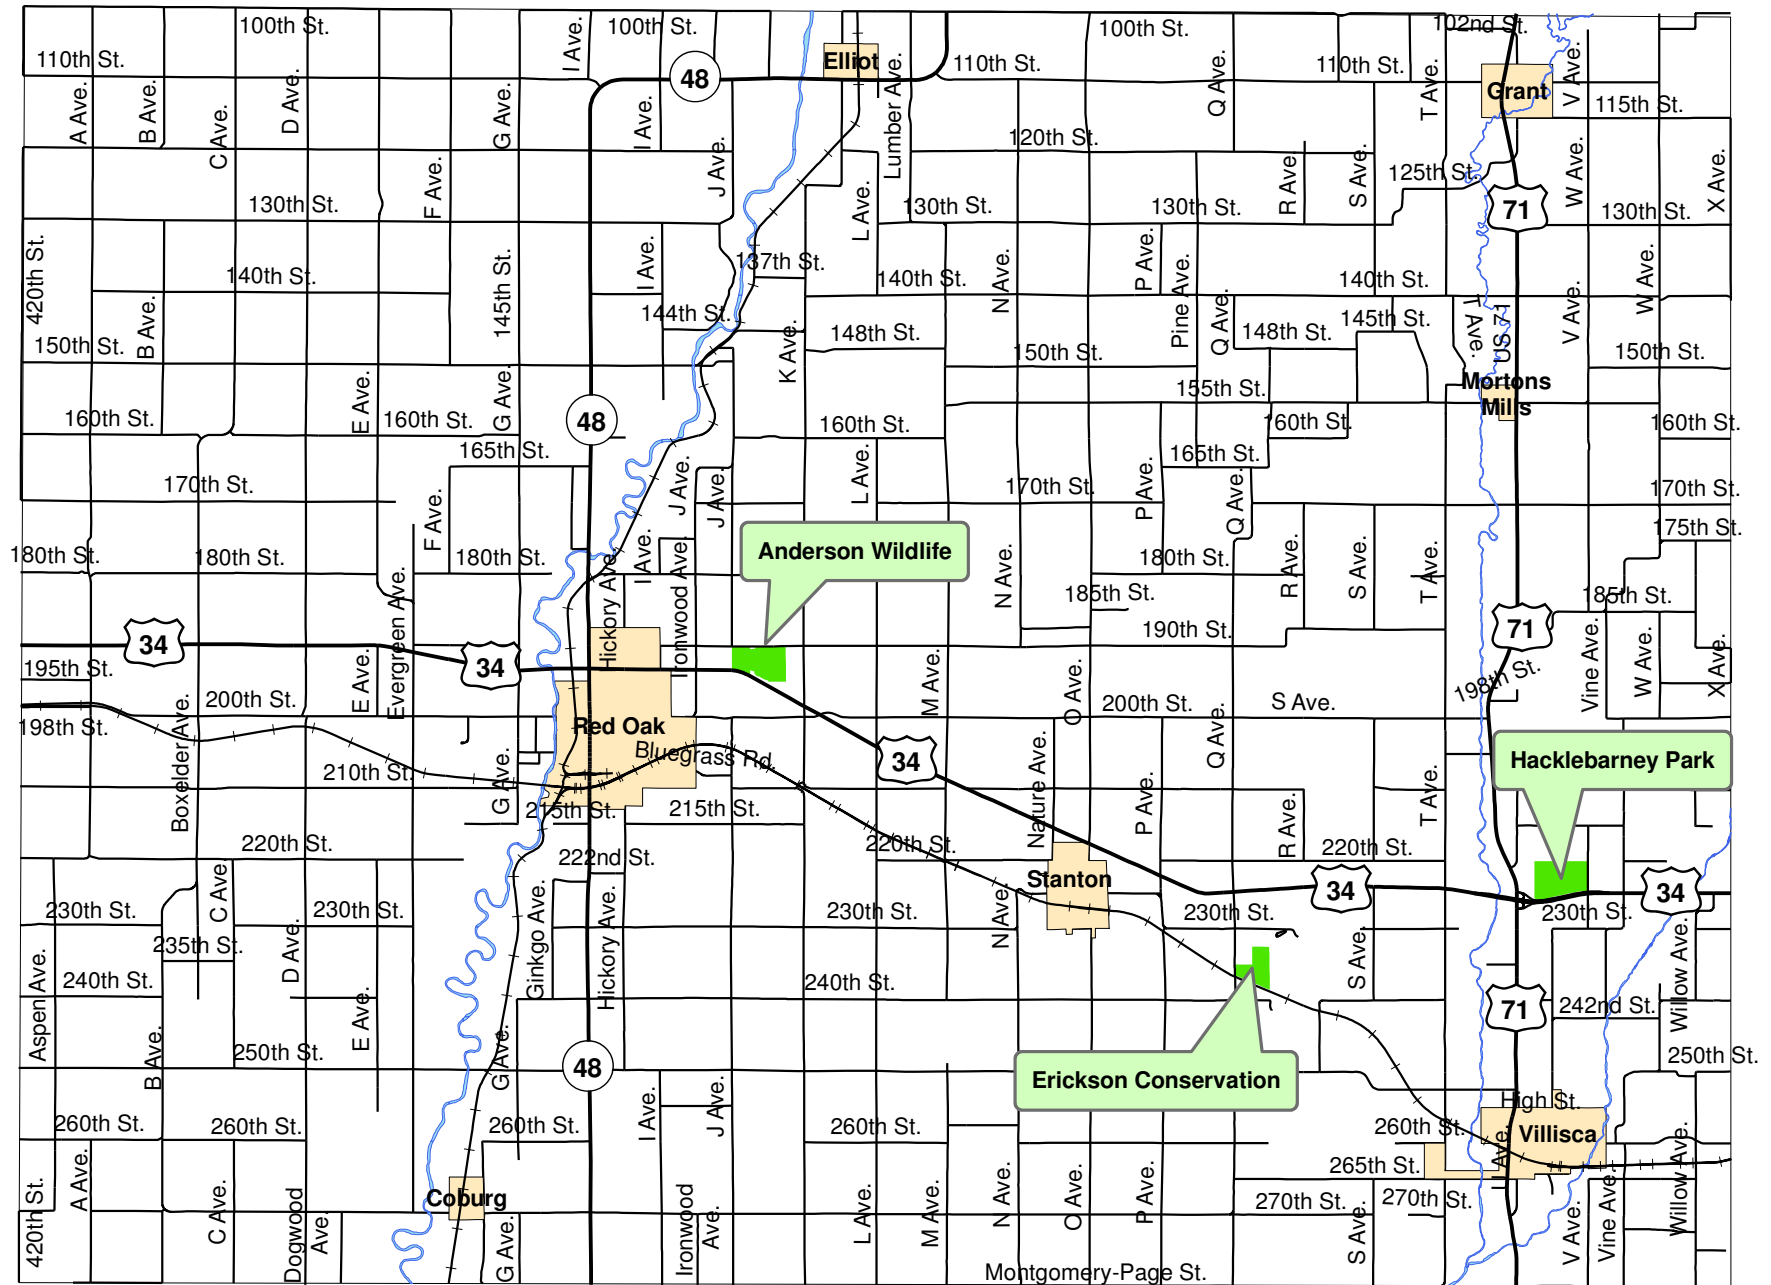

Montgomery County, IA Public Hunting Areas

Hunting is only allowed during respective hunting seasons.
 Hunting at Hacklebarney Park is only allowed between
 October 15 and April 1. State hunting laws must be obeyed.

Prepared by Montgomery County GIS, 1-11-2011

Map Scale 1:170,000