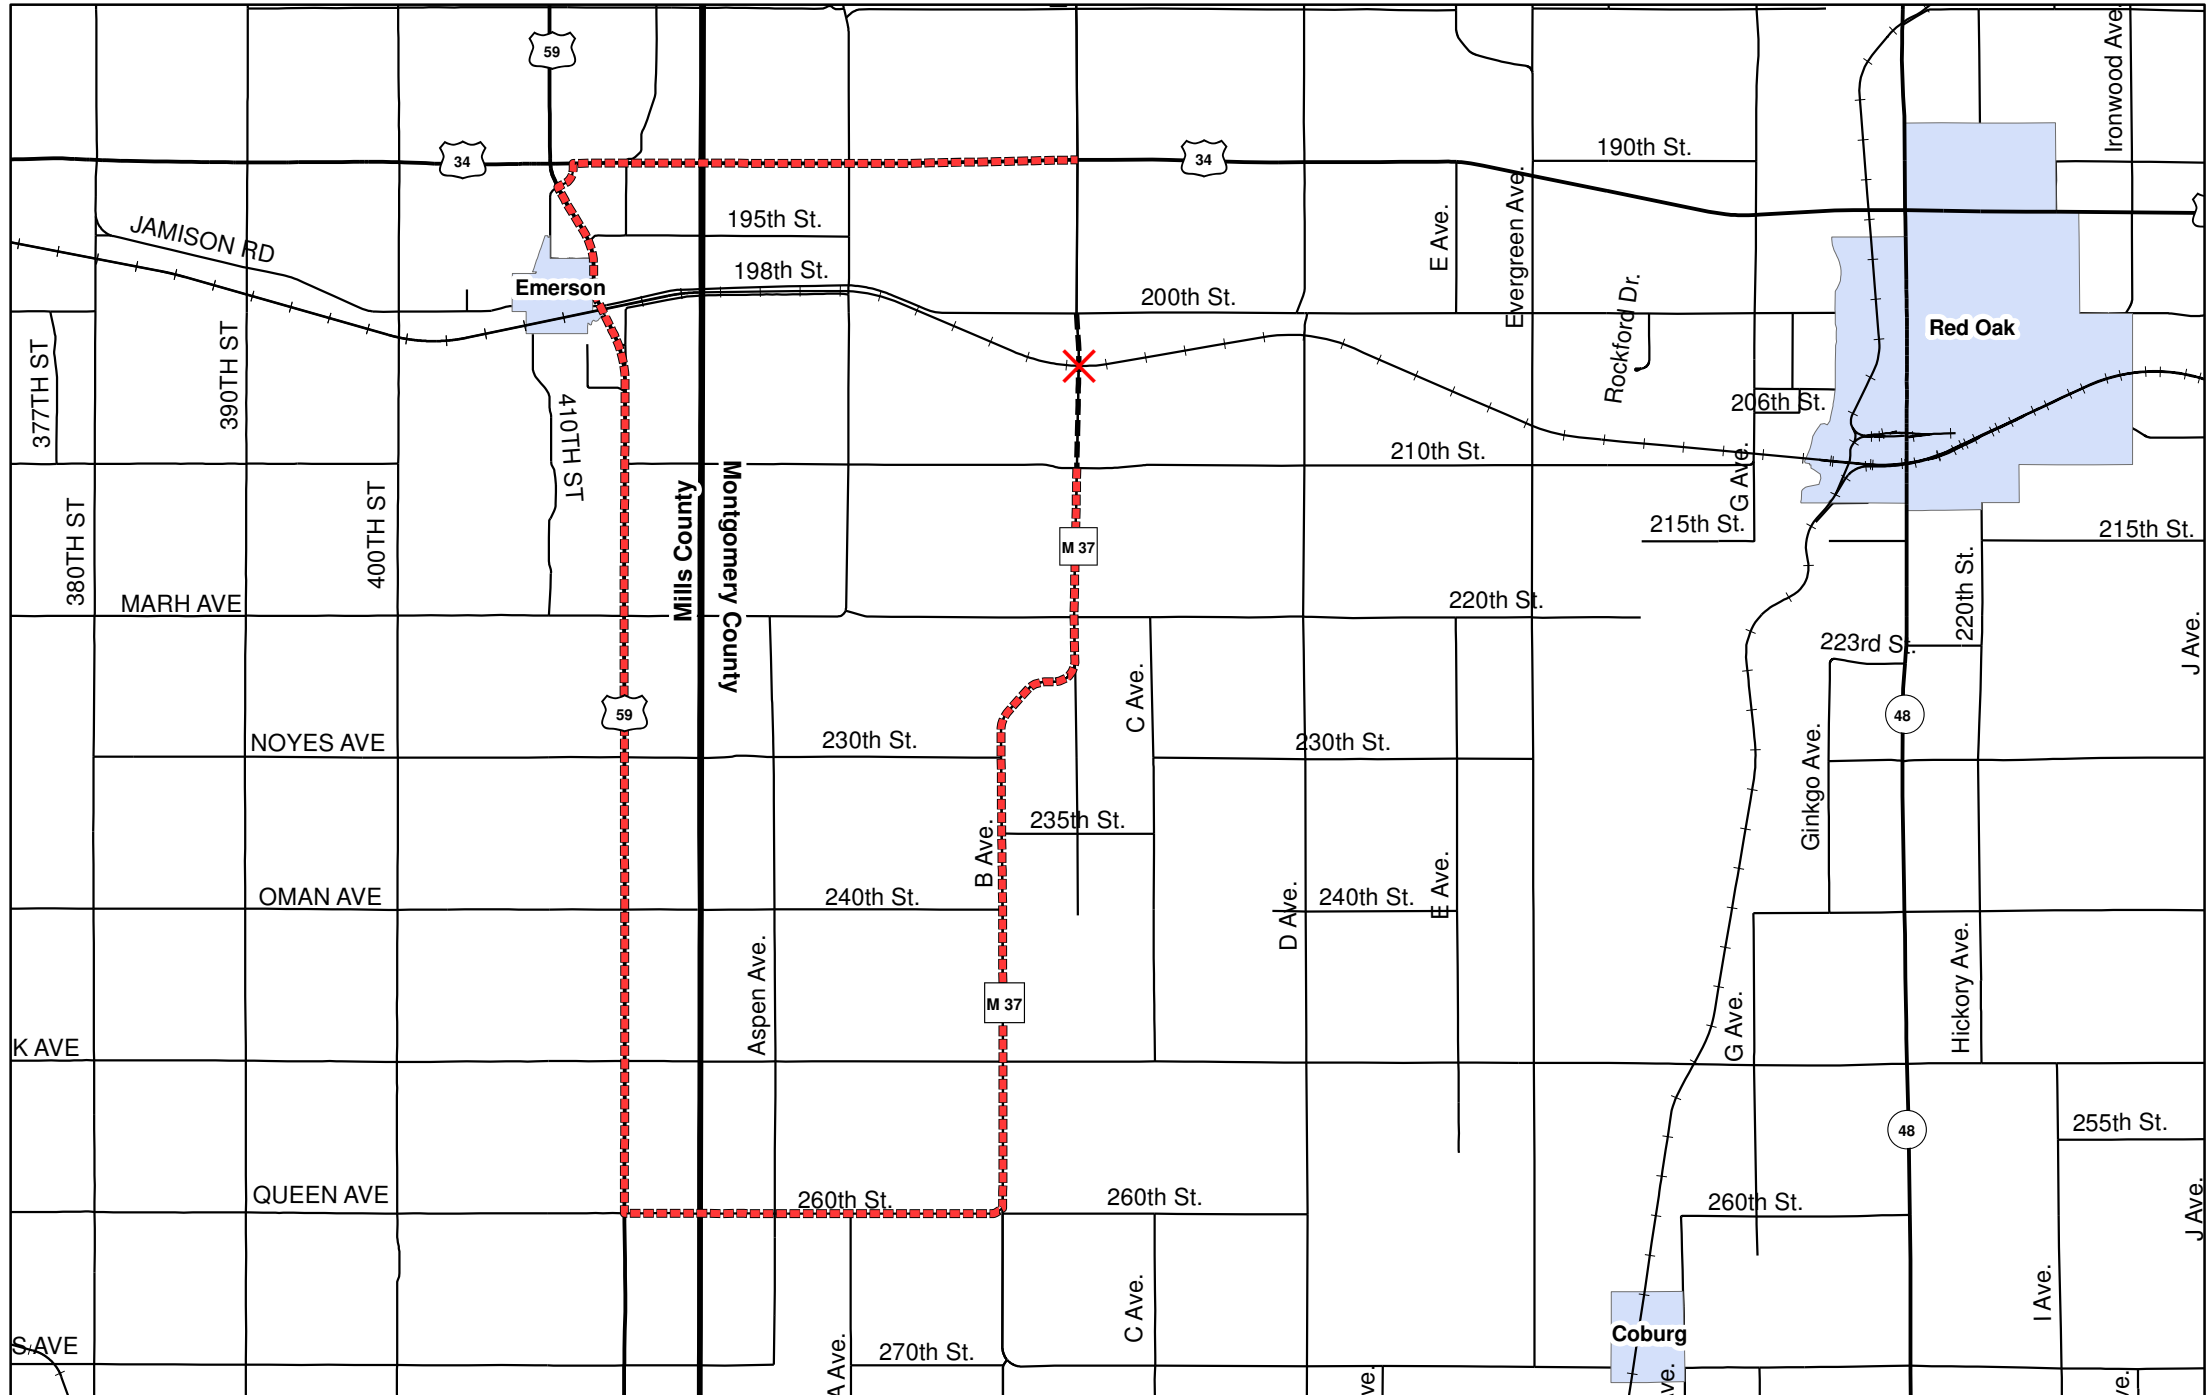

Montgomery County, Iowa Temporary Road Closure & Detour M-37 Railroad Overhead Bridge

Legend

- - - - - Official Detour
- X M37 RR Overhead Bridge
- Closed Road Section
- | | | | | Railroad