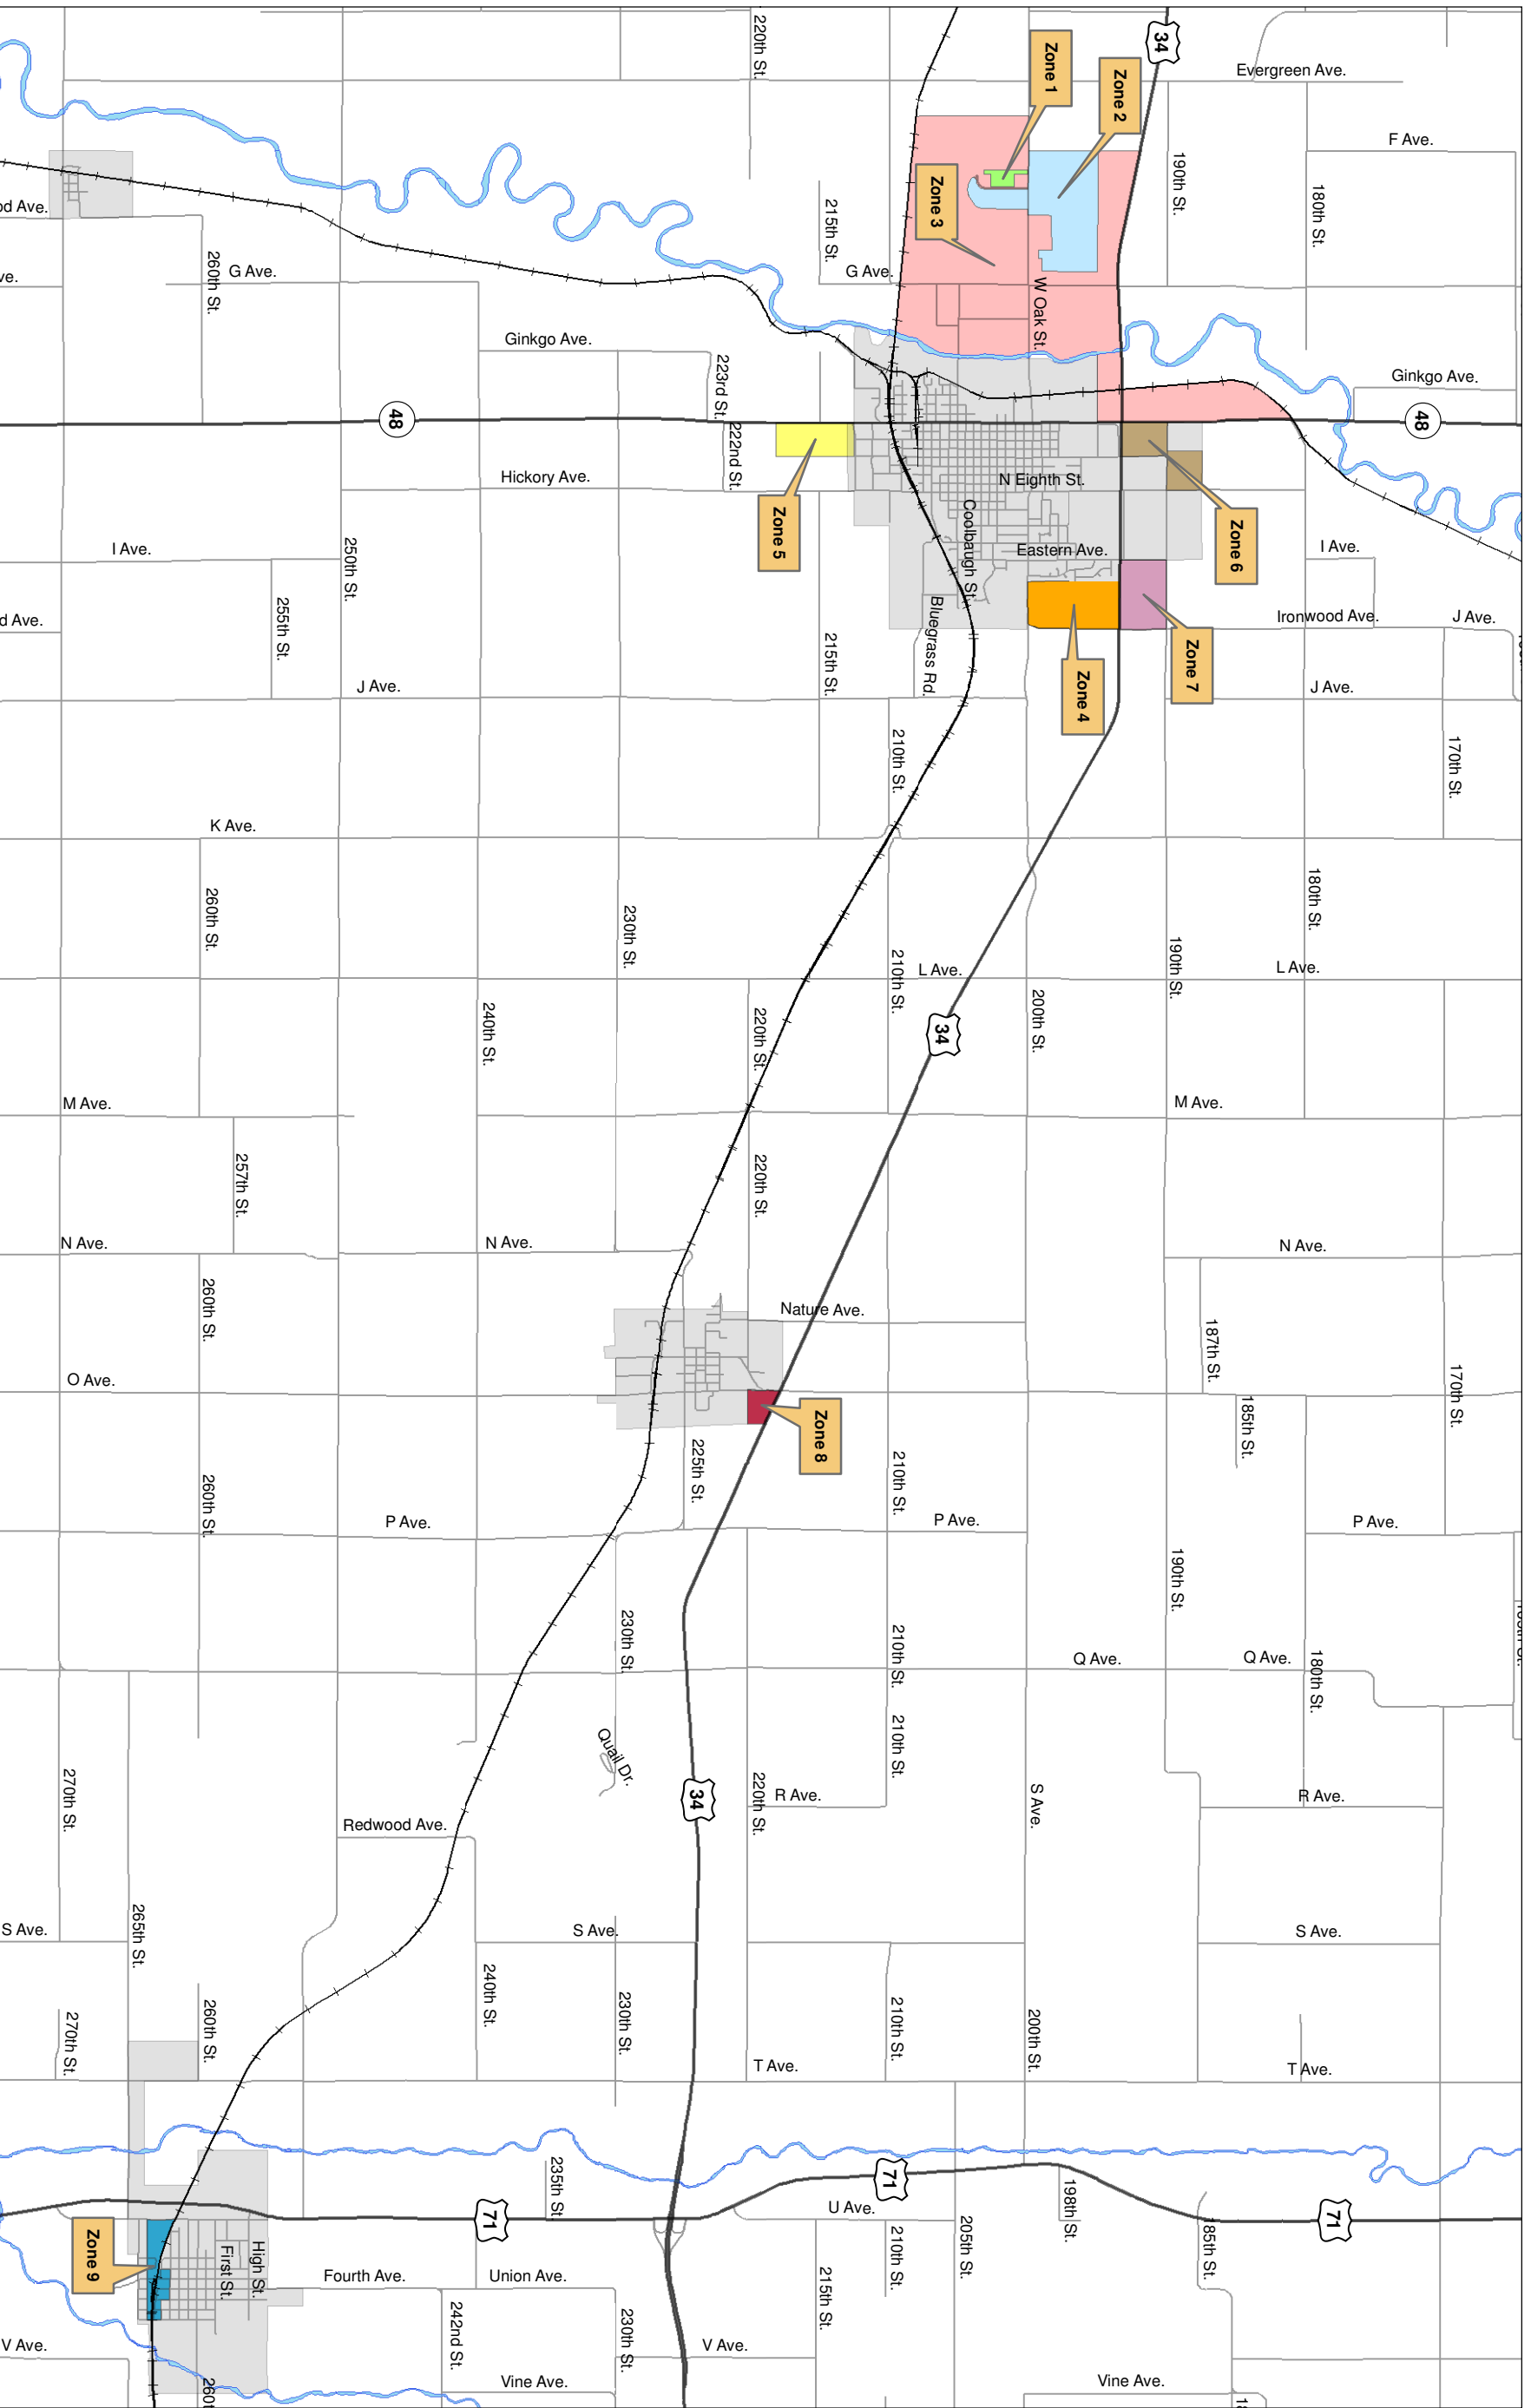

Montgomery County, Iowa Enterprise Zones

Legend

- Railroad
- River
- City Limits

Enterprise Zones

- Zone 1
- Zone 2
- Zone 3
- Zone 4
- Zone 5
- Zone 6
- Zone 7
- Zone 8
- Zone 9

Scale 1:76,000

Montgomery County GIS, 4-16-2011